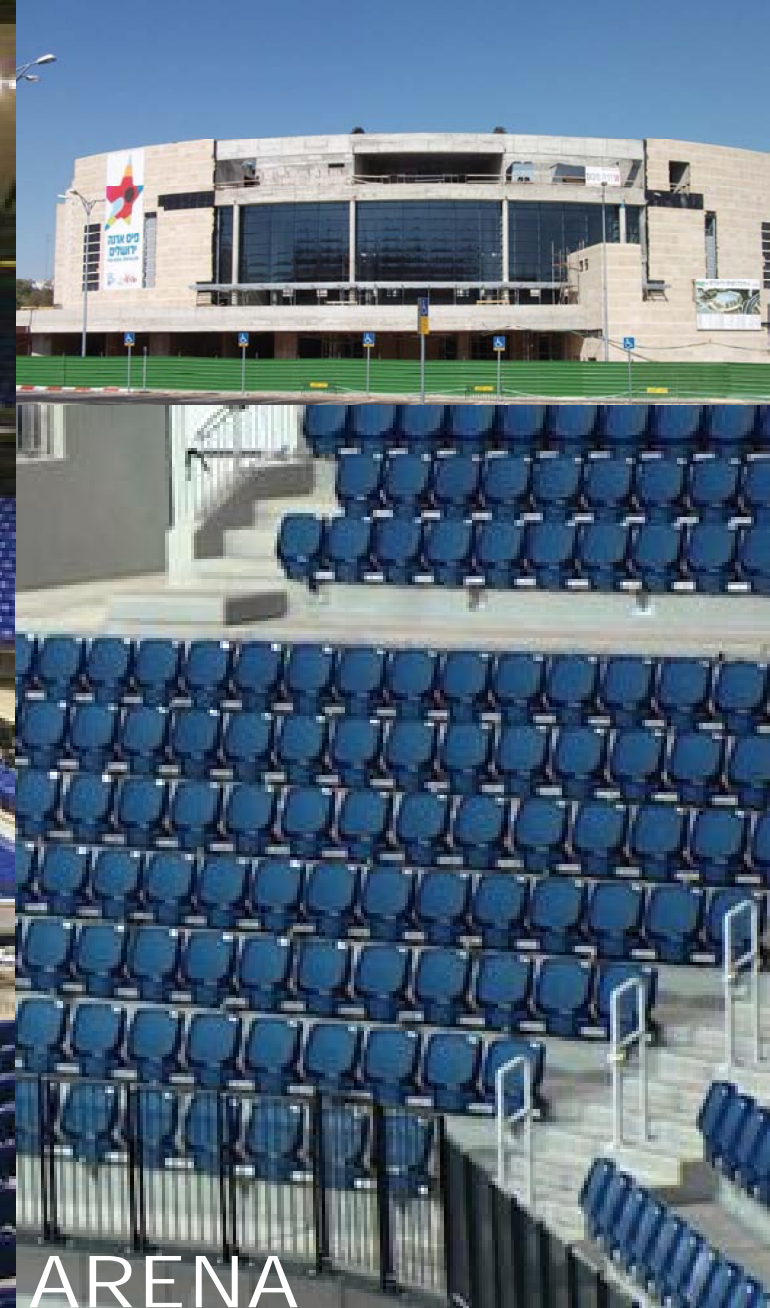

*The arena interior itself covers 40,000 square metres and is the largest indoor space in Jerusalem*

## JERUSALEM ARENA

  
**THEBOXSEAT®**

The arena interior itself covers 40,000 square metres and according to Jerusalem Mayor Nir Barkat the arena is the largest indoor space in Jerusalem.

The arena is part of a number of sports facilities in the Jerusalem Sport

Quarter, that include an indoor Olympic-size swimming pool, tennis courts, and an ice rink.

The arena is able to host professional sports, world-class concerts, international conferences, and cultural events.