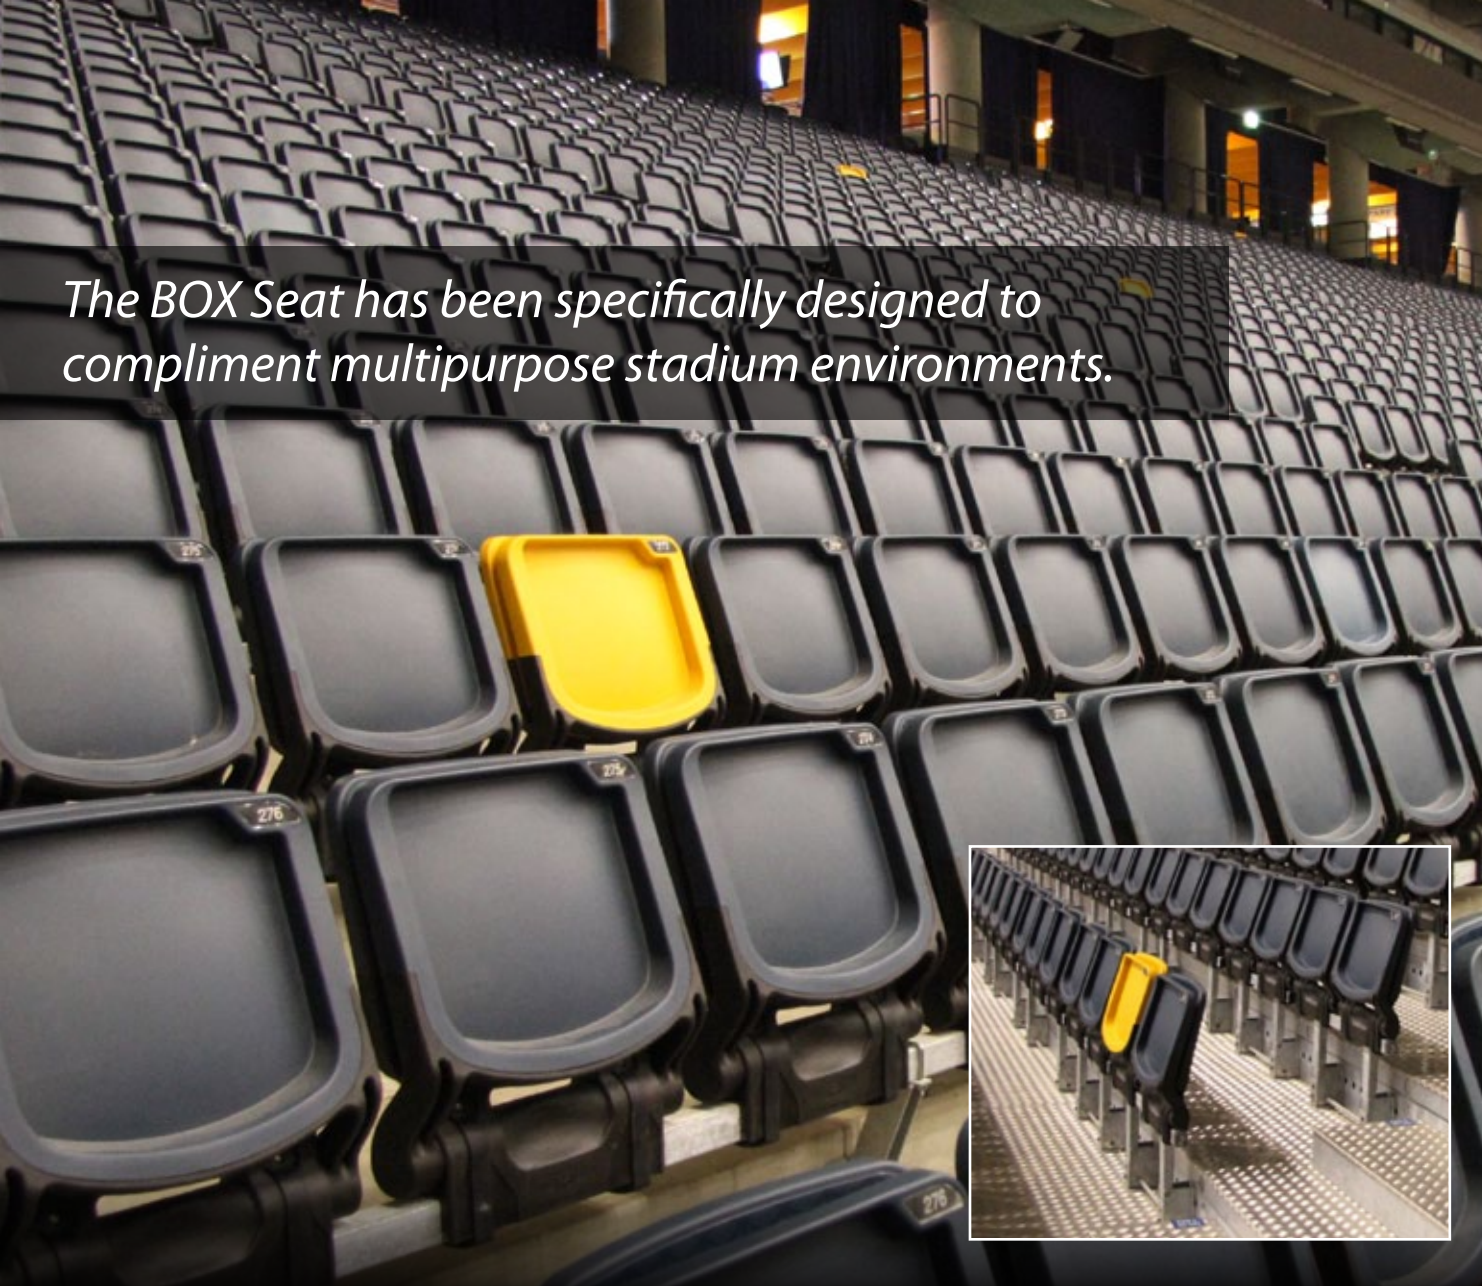

The BOX Seat has been specifically designed to compliment multipurpose stadium environments.

FRIENDS ARENA

As Sweden's National Stadium, the magnificent Friends Arena utilises The BOX Seat 903 model to furnish what has become the largest retractable outdoor seating system in Europe. The main tenants of the stadium are Sweden's national football team and top-tier football club, AIK, but the ground is phenomenally

multipurpose, enabled by a unique exterior retractable seating system. The compact BOX Seat design was the perfect choice for both a folding retractable seating solution and fixed tier seating areas, allowing for a 'one-seat' solution throughout.